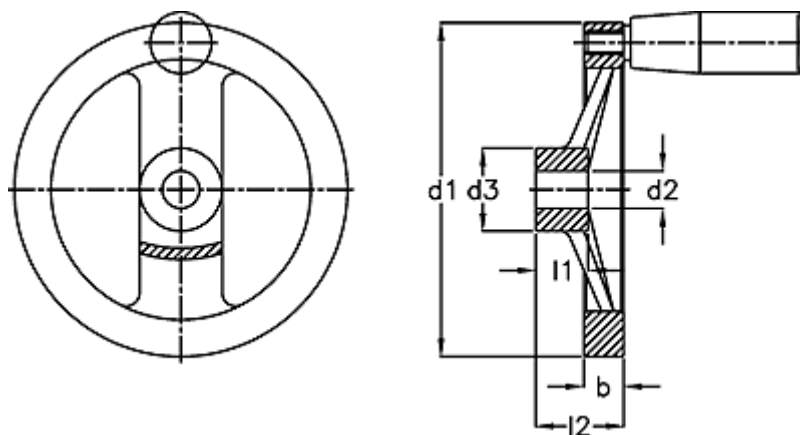

Data Sheet

Article number: 201173314
Description: E+G Handwheel
GN 324-160-B14-R

Measures

b	= 18.0
d1	= 160
d2 H7	= 14
d3	= 36
Handle	= 26
l1	= 20
l2	= 39